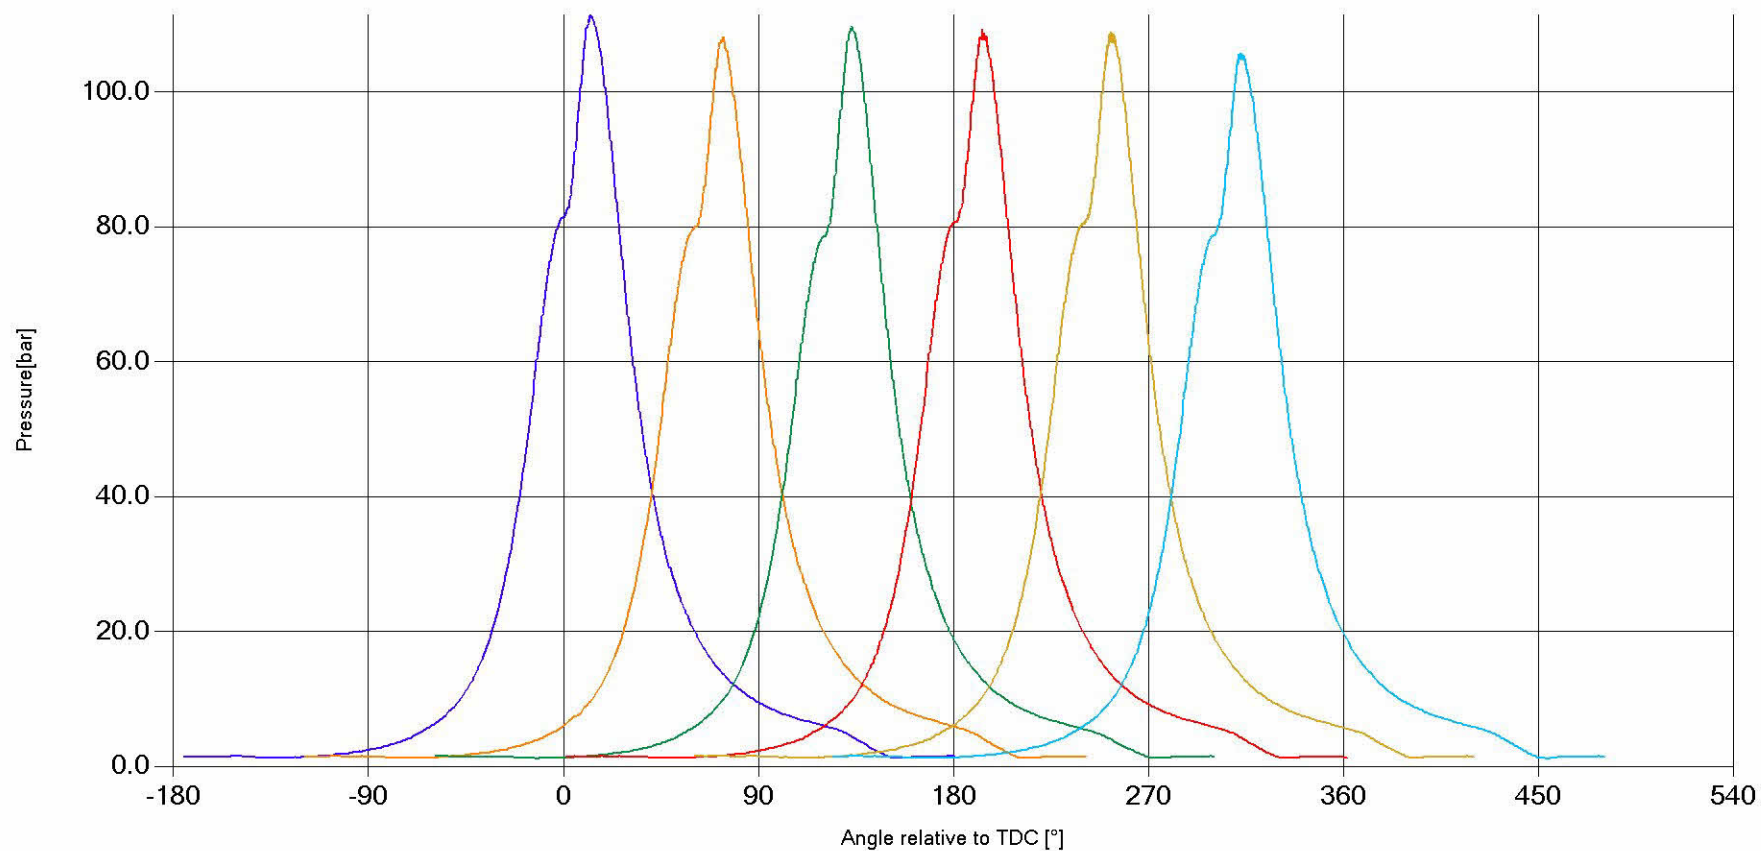

# Cylinder Parade

Measurement: BITU ATLANTIC >> MAIN ENGINE @ 103.6 RPM >> 2019.01.10T09:25:07Z

Measurement: P ind total: 8596.8 kW (raw values) Type: ECI-MS SN: 43896 Sensor: GO51S SN: 43526